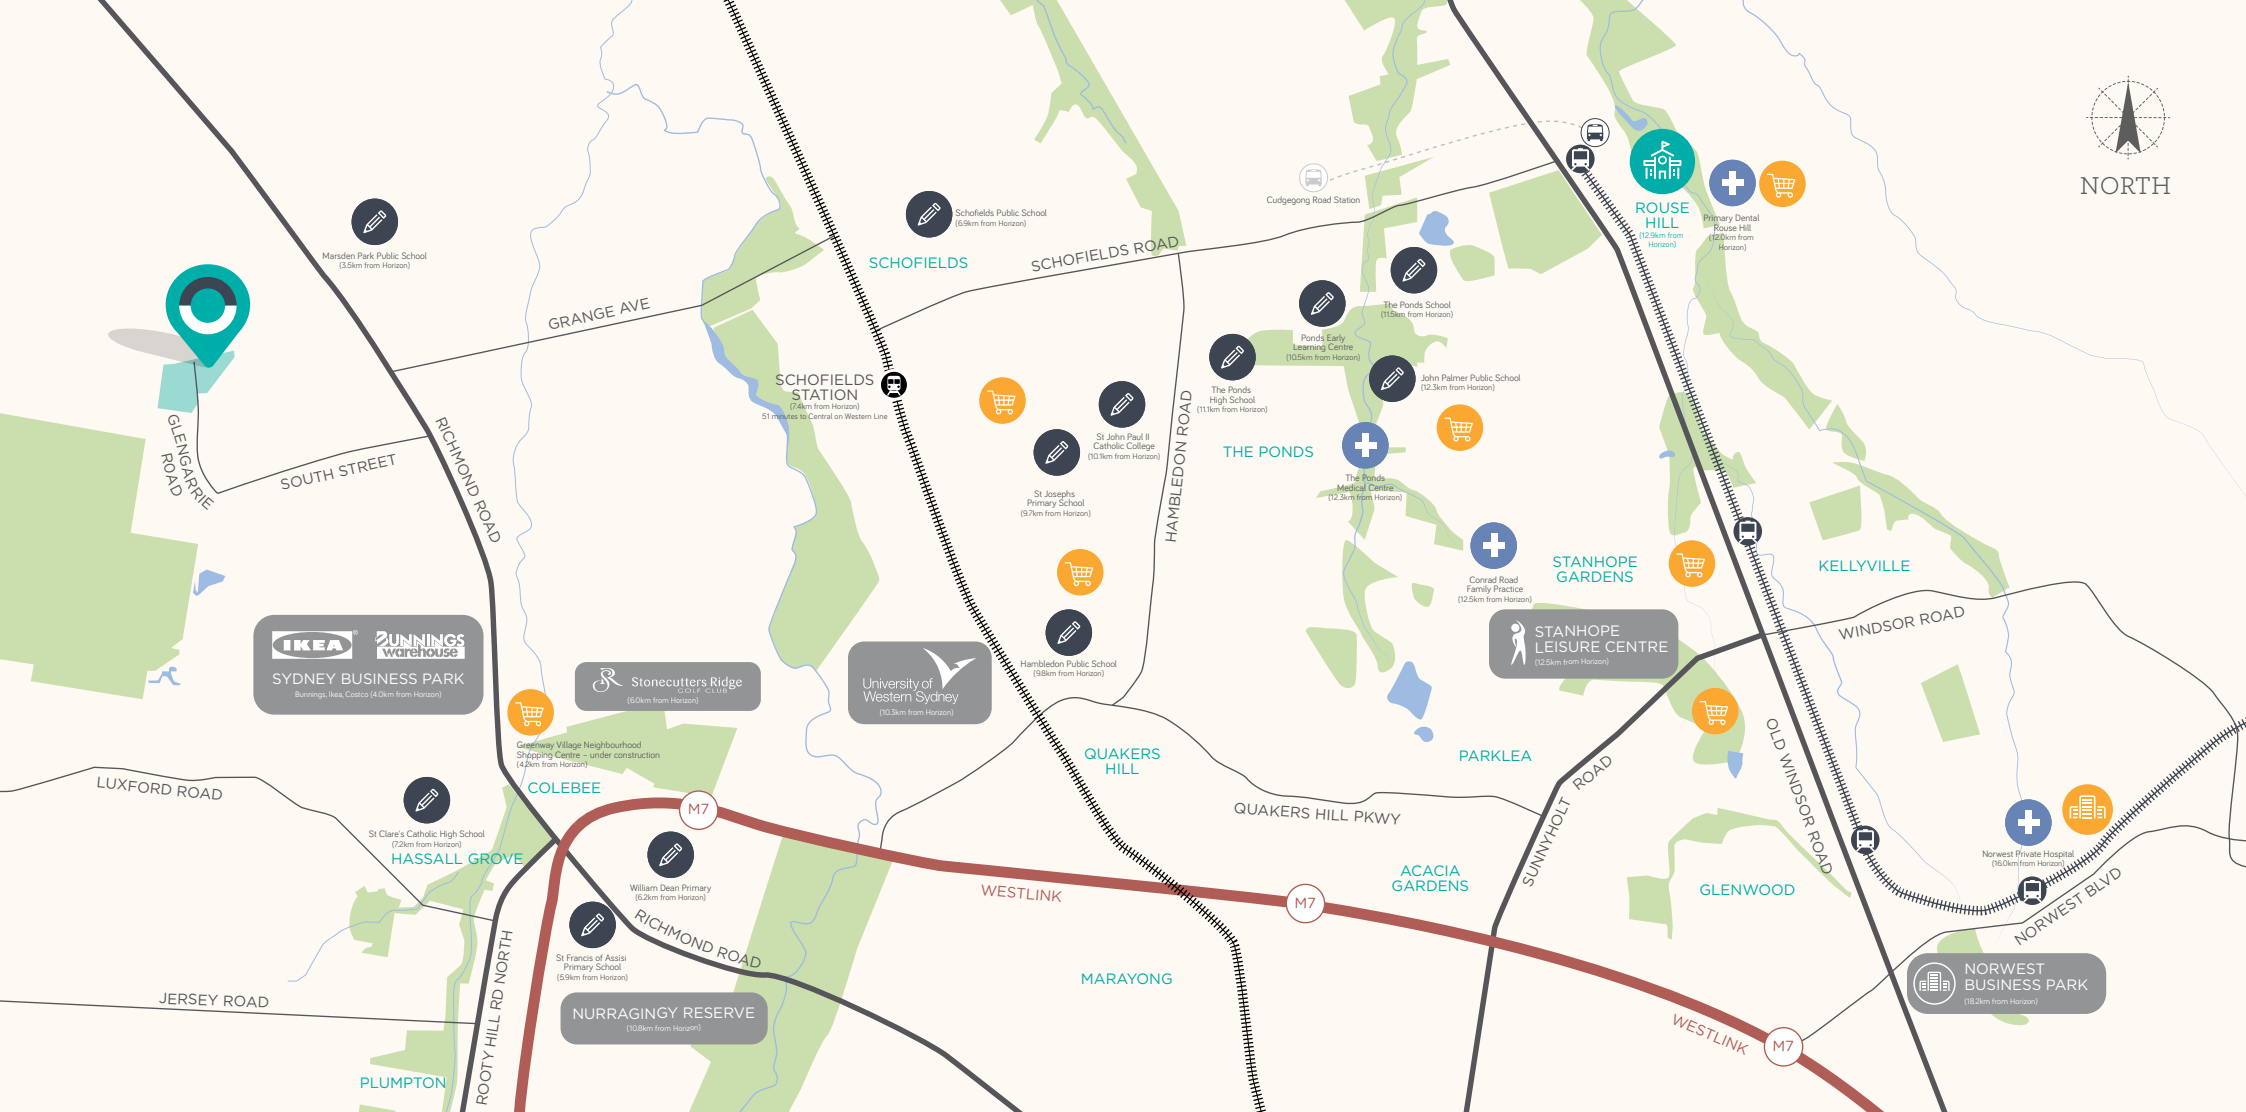

NORTH

HORIZON

AT MARSDEN PARK

PRECINCT MAP

1300 733 193 | horizonmarsdenpark.com.au

Horizon Marsden Park

Shops

Business District

Town Centre

School

Medical

T1 Western Rail Line

North West Rail Link

Cudgong Rd Station (under construction)

PROUDLY DEVELOPED BY

RAWSON COMMUNITIES

- Less than 10 minutes to Schofields Train Station
- 7 minutes to the M7
- 13 minutes to the M4
- 43 minutes to Sydney Airport
- Less than an hour by train to Sydney CBD
- Less than 30 minutes to Parramatta

Medical Centre

- Norwest Private Hospital - 15 min
- Blacktown Hospital - 19 min
- Westmead Hospital - 27 min

Leisure & Activity Centres

- Blacktown Leisure Centre - 16 min
- Wet 'n' Wild theme park - 17 min
- Sydney Motorsport Park - 17 min